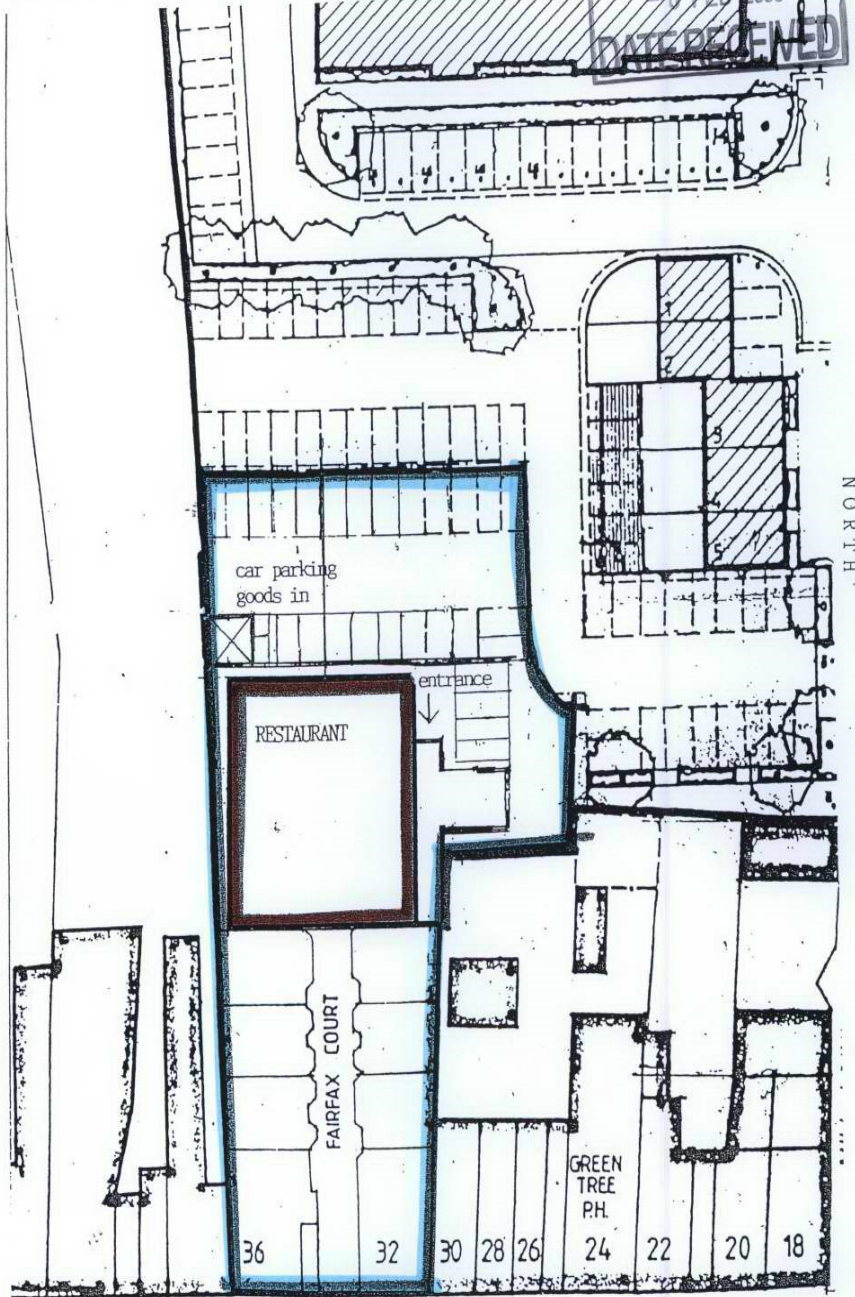

06/0375/

ARCHITECT KEITH ADAMSON RIDLEY

STOCKTON-ON-TEES COUNCIL
PLANNING

16 FEB 2006
DATE RECEIVED

© Crown copyright All rights reserved Licence number AR 100010033

1447 TANNERY GRILL RESTAURANT - 32-36 HIGH STREET : YARD : SITE PLAN : scale 1:500
HIGH STREET